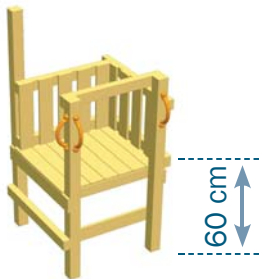

@platform

008.003.006.001

blue rabbit

© 2014

Blue Rabbit 2.0 - Hemelrijken 8 - B-2890 St-Amands - Belgium.
Copyrighted material - Do not reproduce under penalty of law.

①

60 cm

75 cm

75 cm

②

60 cm

75 cm

75 cm

600

1200 - 1500

740